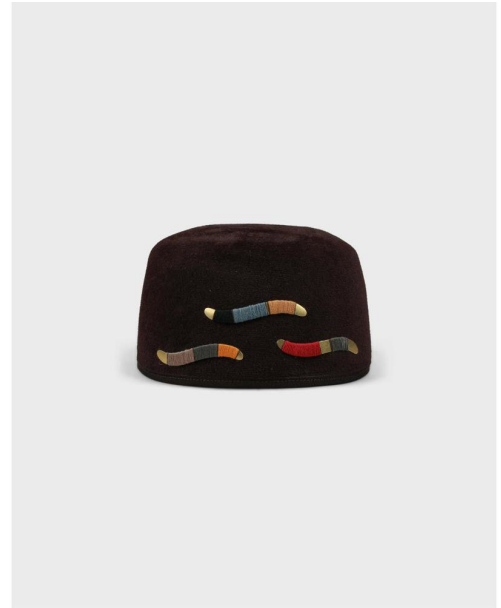

HOBO LAMB FUR FELT
CRUSHABLE HAT
56,57,58,59,60,61,62,63,64,ADJ. SMALL,ADJ.
MEDIUM,ADJ. LARGE
SAND
€130.00 / €360.00

MASCULINE LAMB FUR FELT
FEDORA HAT, 10CM BRIM FLAPS
56,57,58,59,60,61,62,63,64,ADJ. SMALL,ADJ.
MEDIUM,ADJ. LARGE
SAND
€144.00 / €460.00

MASCULINE RABBIT FUR FELT
FEDORA HAT, 10CM BRIM
56,57,58,59,60,61,62,63,64,ADJ. SMALL,ADJ.
MEDIUM,ADJ. LARGE
MINT
€146.00 / €470.00

SUPERDUPER

SEASON: FW 2026/27 - PARADE

MEDINA RABBIT FUR FELT
MAROCCAN HAT
S,M,L
BLACK
€80.00 / €220.00

MEDINA RABBIT FUR FELT
MAROCCAN HAT
S,M,L
CHOCOLATE
€80.00 / €220.00

OPEN RABBIT FUR FELT
FEDORA CROWN HAT, 6CM BRIM
56,57,58,59,60,61,62,63,64,ADJ. SMALL,ADJ.
MEDIUM,ADJ. LARGE
STONE GREY
€120.00 / €380.00