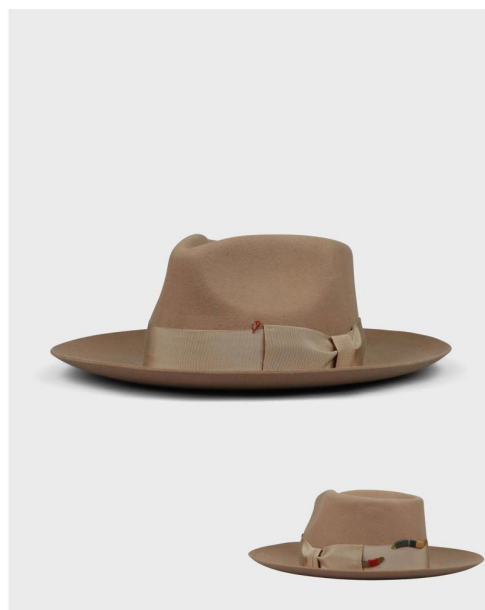

DESTINO LAMB FUR FELT
DIAMOND CROWN, BRIM 8 CM
56,57,58,59,60,61,62,63,64,ADJ. SMALL,ADJ.
MEDIUM,ADJ. LARGE
HAZELNUT
€120.00 / €380.00

SUPERDUPER

SEASON: FW 2026/27 - PARADE

**DROP RABBIT FUR FELT
TEARDROP CROWN HAT, 6CM BRIM
56,57,58,59,60,61,62,63,64,ADJ. SMALL,ADJ.
MEDIUM,ADJ. LARGE
STONE GREY
€120.00 / €380.00**

**DUKE LAMB FUR FELT
FEDORA HAT, 6,5 CM BRIM
56,57,58,59,60,61,62,63,64,ADJ. SMALL,ADJ.
MEDIUM,ADJ. LARGE
HAZELNUT
€120.00 / €380.00**

**FLOWER PICKER RABBIT FUR FELT
POINTED CROWN HAT, 6.5CM BRIM, FLAPS
S,M,L
RAW BLACK
€130.00 / €360.00**

**GORDON RABBIT FUR FELT
HANDSHAPED CROWN, 9CM WESTERN BRIM
56,57,58,59,60,61,62,63,64,ADJ. SMALL,ADJ.
MEDIUM,ADJ. LARGE
DARK BROWN
€146.00 / €460.00**

SUPERDUPER

SEASON: FW 2026/27 - PARADE

GRATEFUL LAMB FUR FELT
TEARDROP CROWN HAT, 7.5CM BRIM
56,57,58,59,60,61,62,63,64,ADJ. SMALL,ADJ.
MEDIUM,ADJ. LARGE
BLACK
€120.00 / €380.00

GRATEFUL LAMB FUR FELT
TEARDROP CROWN HAT, 7.5CM BRIM
56,57,58,59,60,61,62,63,64,ADJ. SMALL,ADJ.
MEDIUM,ADJ. LARGE
SAND
€134.00 / €430.00

GUSTAVE HARE FUR FELT
HANDSHAPED CROWN 8.5 BRIM
56,57,58,59,60,61,62,63,64,ADJ. SMALL,ADJ.
MEDIUM,ADJ. LARGE
TAMIGI GREY
€146.00 / €470.00